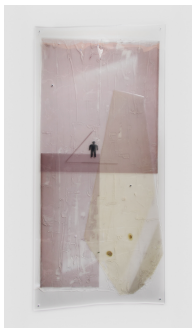

Joanne Greenbaum

Sara Greenberger Rafferty